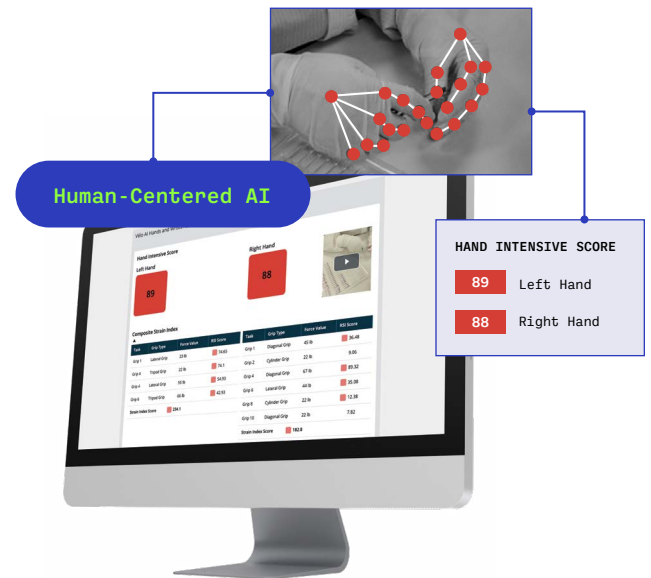

### MOVE FROM CONFUSION TO CLARITY.

Eliminate complex, manual methods and generate AI-powered hands and wrists risk assessments. Simply upload a video, enter a few job details, and VelocityAI quickly and accurately assesses MSD risks.

### REDUCE ADMIN. INCREASE CONFIDENCE.

Replace inconsistent manual assessments with a simple, guided workflow. Spend less time calculating and more time making improvements.

### CORE CAPABILITIES:

- + Machine learning grip type detection and force estimates
- + Guided assessment workflows
- + Standard mobile device video capture
- + Cycle time, shift length and force data inputs
- + Consistent and defensible risk assessment
- + Designed for scalable, multi-site deployment