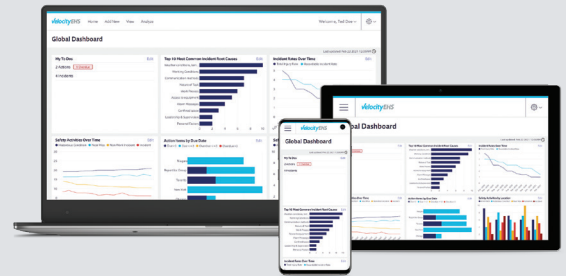

The Accelerate Platform is EHS & ESG Done Right®

The **VelocityEHS Accelerate® Platform** delivers best-in-class performance to help you achieve operational excellence. Find out how easy your job can be when you're backed by a team of certified experts passionate about your success.