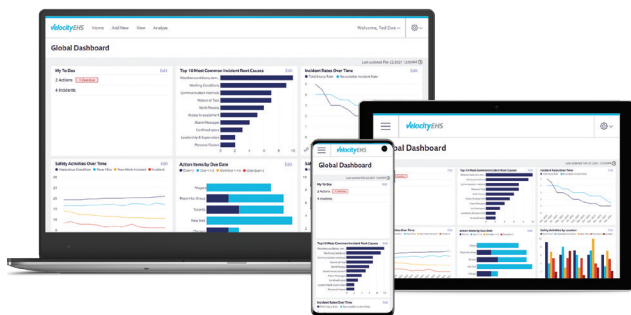

Environmental Compliance: Air, Water, Waste

A Great Environment for Business Starts Here

Some tasks — like managing your air emissions, water quality and waste compliance data — are just too big, too hard, and too ineffective to do the old way.

Some tasks require state-of-the-art software built by experts specifically for the challenges you face. Some tasks require **VelocityEHS Environmental Compliance**.

Whether you're looking to meet ESG reporting requirements for your global enterprise, or rigorous standards at a single location, VelocityEHS will help you reach the highest levels of environmental performance.