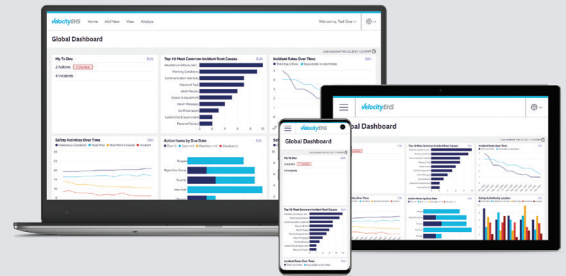

Call Us Today

Toll Free: 1.866.919.7922

Or visit us online at: www.EHS.com

The Accelerate Platform is EHS & ESG Done Right®

The **VelocityEHS Accelerate® Platform** delivers best-in-class performance to help you achieve operational excellence. Find out how easy your job can be when you're backed by a team of certified experts passionate about your success.